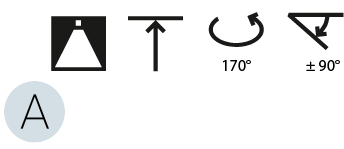

GENERAL

Series: Sign Diva Flex
Subseries: Sign Diva Flex
Brand: Prolicht
Division: Architectural
Mounting Type: Suspension
Mounting Location: Ceiling
Subcategory: Pendant

PHYSICAL

Diameter (mm): 1100
Diameter (in): 43 ⁵/₁₆
Height (mm): 870
Height (in): 34 ¹/₄
Light Distribution: Adjustable / Direct
Weight (kg): 9
Weight (lbs): 11.2
Diffuser: PMMA - Opal / Micro-Prism / Sparkling Secret / Vintage Industrial
Fixture Finish: SSR / BKV / CWI / CRY / HAB / UFT / ITA / RUA / FTG / MYG / LOD / PUS / FRO / FUP / KIA / POP / BLS / SPG / MEY / GOH / GUM / CHC / COM / ABZ / JAG / OBR / MOS / ROR
Fixture Material: Extruded Aluminum / Steel

ELECTRICAL

Lamp Type: LED (Zhaga Standard)
Input Wattage (W): 169.4
Total Output Wattage (W): 135
Dimming: Tri-Mode (Non-Dimming and Phase Dimming (120Vac only) and 0-10V Dimming)
Driver Included: Yes
Driver Location: Integrated
Driver Type: Constant Current - Universal
Driver Class: Class 2
Input Voltage (V): 120 - 277
Constant Current (MA): 600

LED

Color Temperature (°K): 2700 / 3000 / 3500 / 4000
Max. Delivered Lumen (lm): 16002 / 17172 / 19937 / 20344
Nominal Lumen (lm): 18992 / 20305 / 23575 / 24056
CRI: >90 CRI
Lamp Life (hrs): 50000

OPTICAL

Adjustability: Rotational 170°; Tilt 90°

RATINGS AND CERTIFICATIONS

Certified By: Certified for North American Standards
IP rating: IP20