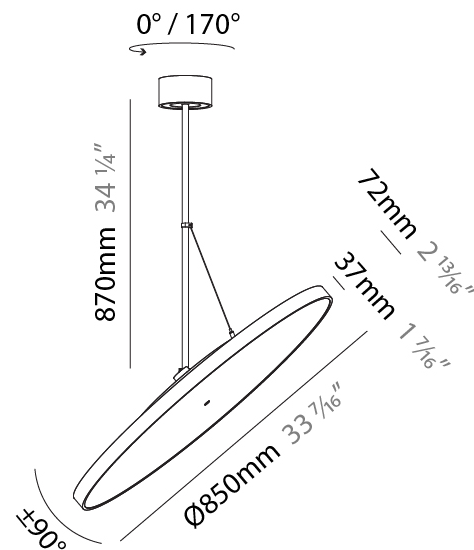

GENERAL

Series: Sign Diva Flex
Subseries: Sign Diva Flex
Brand: Prolicht
Division: Architectural
Mounting Type: Suspension
Mounting Location: Ceiling
Subcategory: Pendant

PHYSICAL

Diameter (mm): 1100
Diameter (in): 43 ⁵/₁₆
Height (mm): 870
Height (in): 34 ¹/₄
Light Distribution: Adjustable / Direct
Weight (kg): 9
Weight (lbs): 11.2
Diffuser: PMMA - Opal / Micro-Prism / Sparkling Secret / Vintage Industrial
Fixture Finish: SSR / BKV / CWI / CRY / HAB / UFT / ITA / RUA / FTG / MYG / LOD / PUS / FRO / FUP / KIA / POP / BLS / SPG / MEY / GOH / GUM / CHC / COM / ABZ / JAG / OBR / MOS / ROR
Fixture Material: Extruded Aluminum / Steel

ELECTRICAL

Lamp Type: LED (Zhaga Standard)
Input Wattage (W): 169.4
Total Output Wattage (W): 135
Dimming: Tri-Mode (Non-Dimming and Phase Dimming (120Vac only) and 0-10V Dimming)
Driver Included: Yes
Driver Location: Integrated
Driver Type: Constant Current - Universal
Driver Class: Class 2
Input Voltage (V): 120 - 277
Constant Current (MA): 600

LED

Color Temperature (°K): 2700 / 3000 / 3500 / 4000
Max. Delivered Lumen (lm): 16002 / 17172 / 19937 / 20344
Nominal Lumen (lm): 18992 / 20305 / 23575 / 24056
CRI: >90 CRI
Lamp Life (hrs): 50000

OPTICAL

Adjustability: Rotational 170°; Tilt 90°

RATINGS AND CERTIFICATIONS

Certified By: Certified for North American Standards
IP rating: IP20